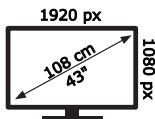

# ENERG

TELEFUNKEN

43TF8560A 43" ANDROID TV

**42** kWh/1000h

ABCDEF**E**FG

**42** kWh/1000h

50608418